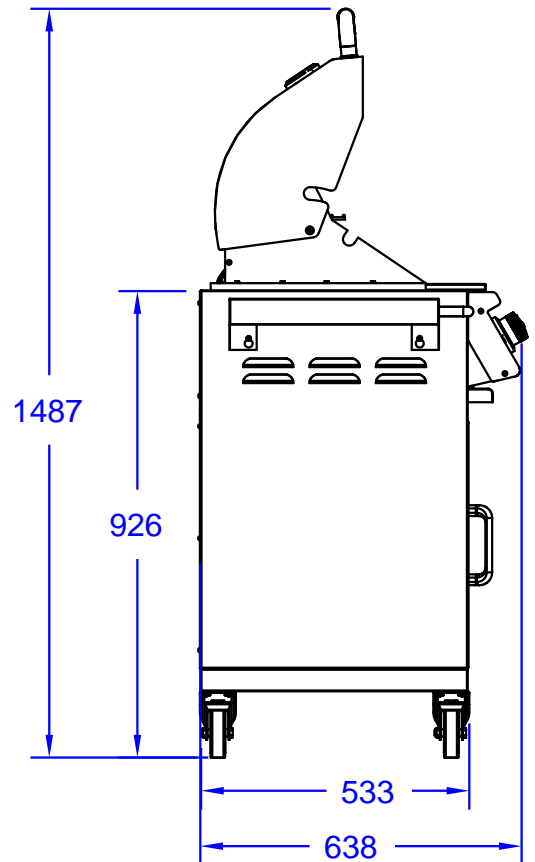

BULL
EUROPE

ITEMS:

#87001CE LPG

#87002CE NG

BULL LONESTAR SELECT

CHART

SPEC SHEET

Isometric View

Front View

Side View

NOTES:

ITEM: # 87001CE LPG, # 87002CE NG

1. DIMENSIONS IN MM.

2. SCALE: 1 : 15 (Printer page scaling none, do not use fit to printable area option)

3. REVISION: 09/2016