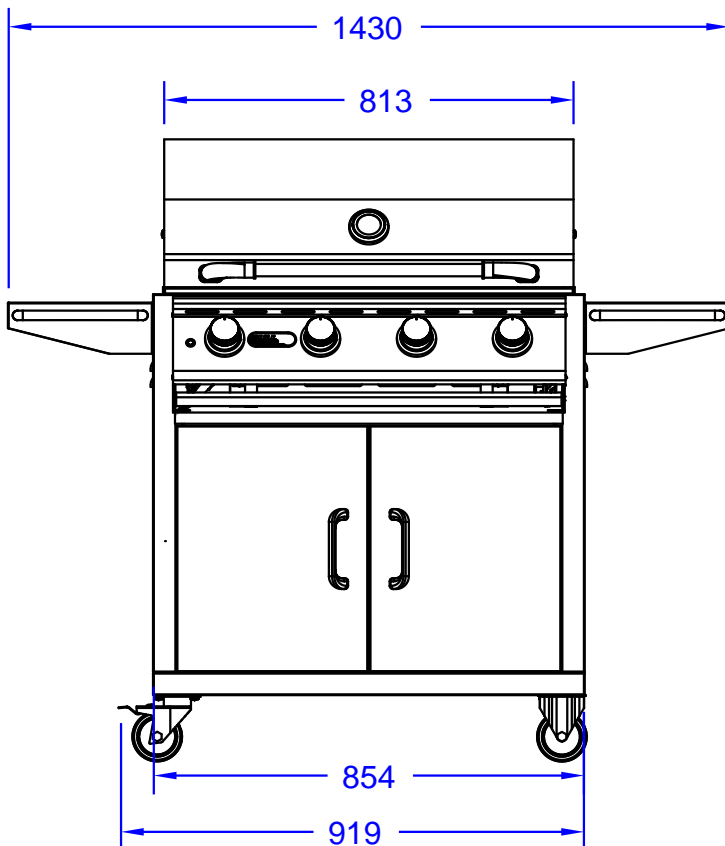

BULL
EUROPE

ITEMS:

#87001CE LPG

#87002CE NG

BULL LONESTAR SELECT

CHART

SPEC SHEET

Isometric View

Front View

Side View

NOTES:

ITEM: # 87001CE LPG, # 87002CE NG

1. DIMENSIONS IN MM.

2. SCALE: 1 : 15 (Printer page scaling none, do not use fit to printable area option)

3. REVISION: 09/2016