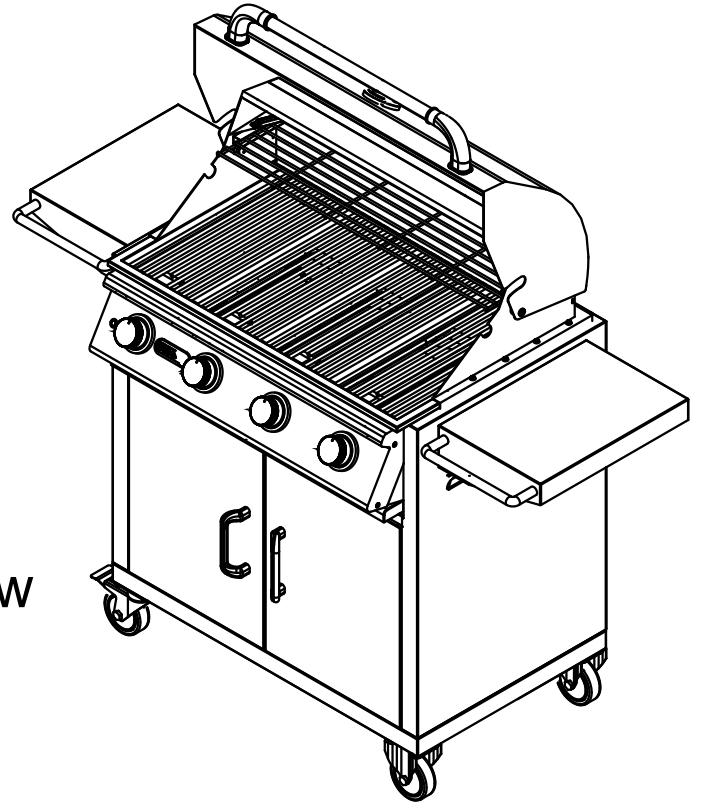

BULL
EUROPE

ITEMS:

#87001CE LPG

#87002CE NG

BULL LONESTAR SELECT

CHART

SPEC SHEET

Isometric View

Front View

Side View

NOTES:

ITEM: # 87001CE LPG, # 87002CE NG

1. DIMENSIONS IN MM.

2. SCALE: 1 : 15 (Printer page scaling none, do not use fit to printable area option)

3. REVISION: 09/2016