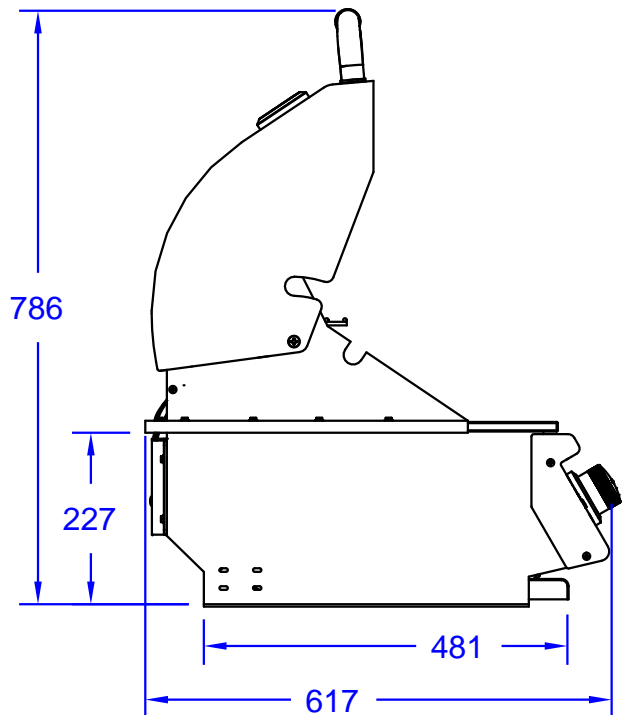

BULL
EUROPE

ITEMS:

#87048CE LPG

#87049CE NG

LONESTAR BUILT - IN

SPEC SHEET

Isometric View

Front View

Side View

NOTES:

ITEMS: # 87048CE LPG, 87049CE NG

1. CUTOUT DIMENSIONS 789W X 534 D X 242 H

2. DIMENSIONS IN MM

3. SCALE: 1 :10 (Printer page scaling none, do not use fit to printable area option)

4. REVISION: 09/2016