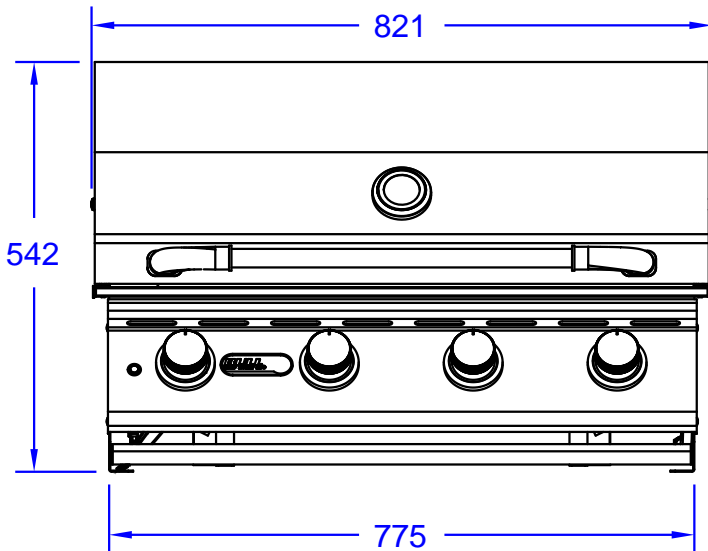

BULL
EUROPE

ITEMS:

#87048CE LPG

#87049CE NG

LONESTAR BUILT - IN

SPEC SHEET

Isometric View

Front View

Side View

NOTES:

ITEMS: # 87048CE LPG, 87049CE NG

1. CUTOUT DIMENSIONS 789W X 534 D X 242 H

2. DIMENSIONS IN MM

3. SCALE: 1 :10 (Printer page scaling none, do not use fit to printable area option)

4. REVISION: 09/2016