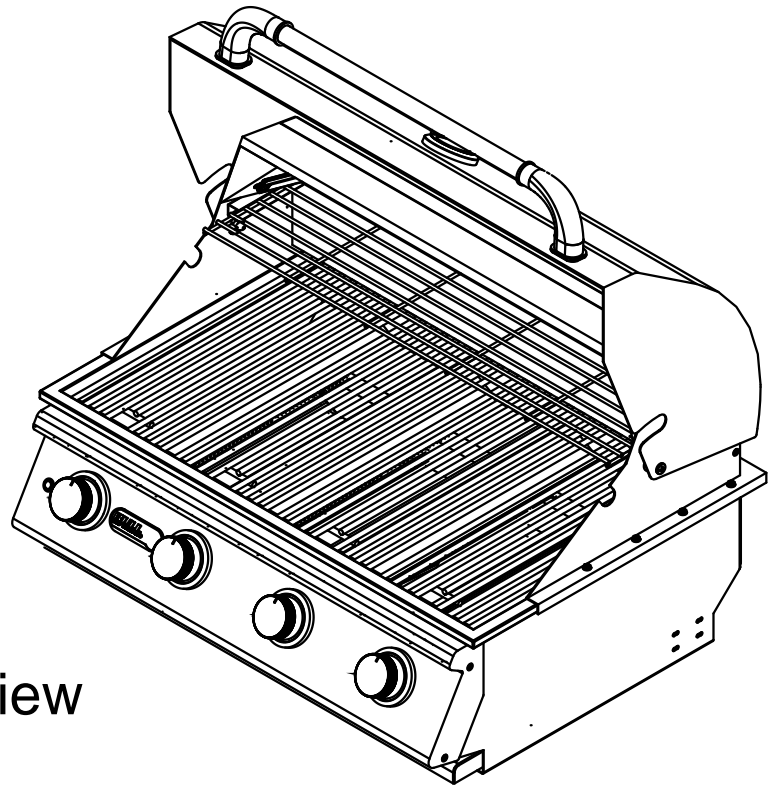

BULL
EUROPE

ITEMS:

#87048CE LPG

#87049CE NG

LONESTAR BUILT - IN

SPEC SHEET

Isometric View

Front View

Side View

NOTES:

ITEMS: # 87048CE LPG, 87049CE NG

1. CUTOUT DIMENSIONS 789W X 534 D X 242 H

2. DIMENSIONS IN MM

3. SCALE: 1 :10 (Printer page scaling none, do not use fit to printable area option)

4. REVISION: 09/2016